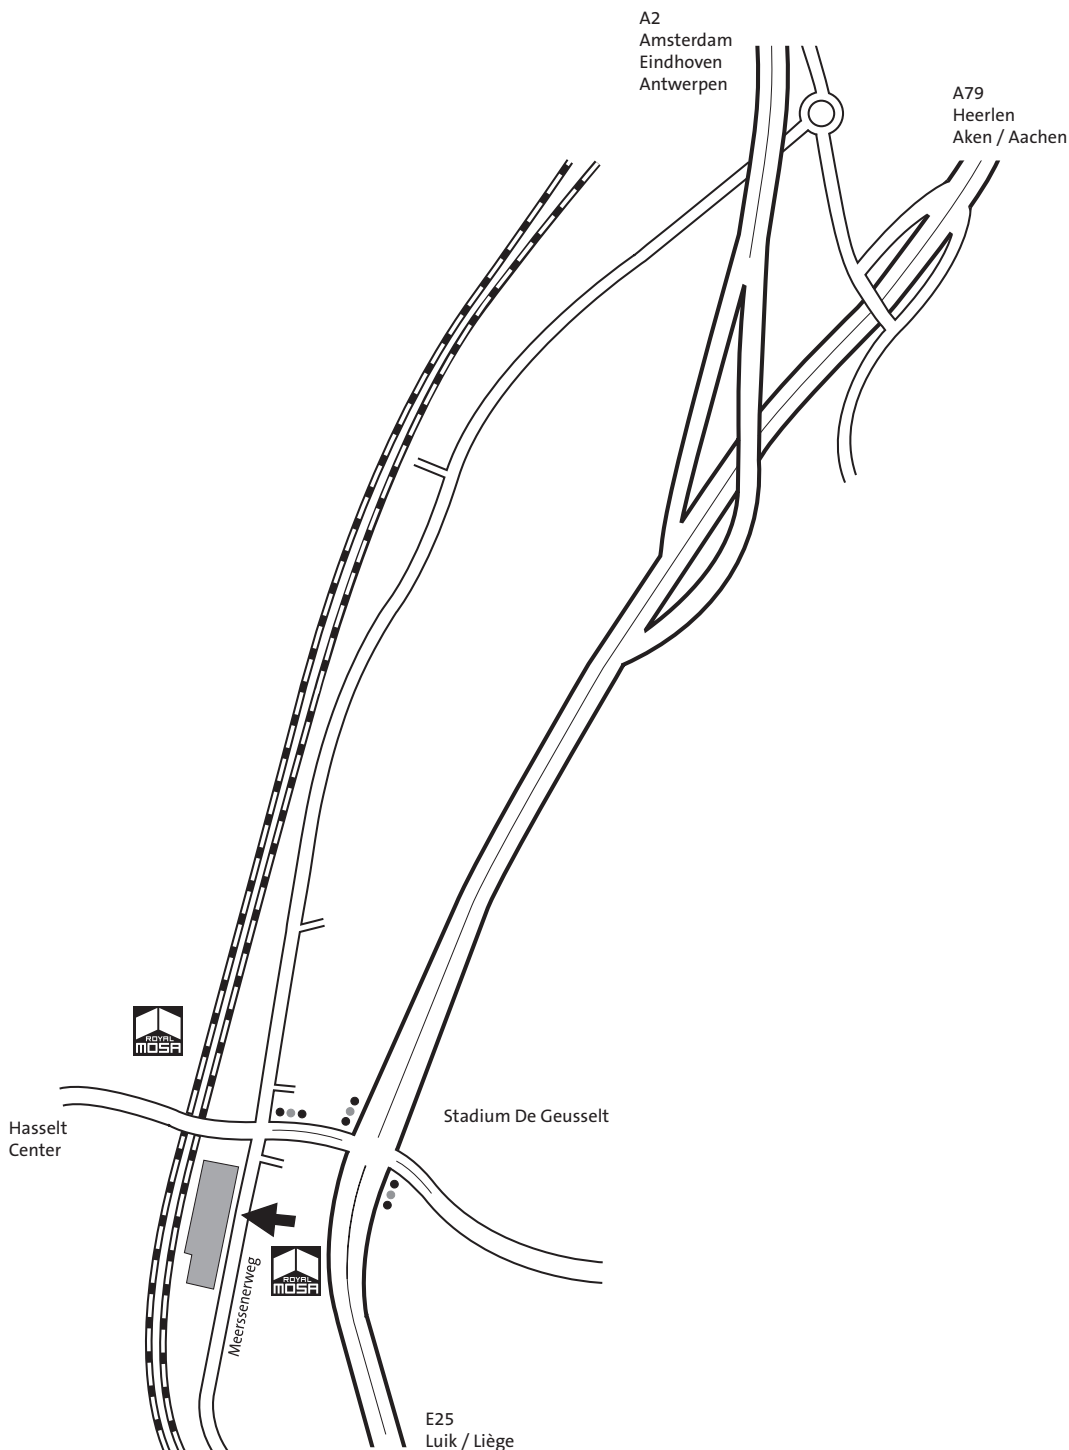

Route description

Royal Mosa

Head office Showroom

Meerssenerweg 358
Maastricht
Telephone +31 (0)43 368 94 44

From Eindhoven

Follow the A2 in the direction of Maastricht. Turn right at the first traffic lights in Maastricht at the end of the motorway. Turn left at the next traffic lights. You are now on the Meerssenerweg. Royal Mosa is on your right-hand side at number 358 after approximately 200 metres.

From Antwerpen

Follow the motorway in the direction of Luik/Liège (E313). Approximately 30 km before Hasselt, take exit 26, E314 in the direction of Aken/Aachen. You will enter the Netherlands via Stein. After Stein, take exit A2 in the direction of Maastricht. Turn right at the first traffic lights in Maastricht at the end of the motorway. Turn left at the next traffic lights. You are now on the Meerssenerweg. Royal Mosa is on your right-hand side at number 358 after approximately 200 metres.

From Luik/Liège

Enter Maastricht on the motorway (E25). Keep straight on. You will pass several traffic lights (green wave). At the fourth traffic lights (just before the turnoff to the motorway to Eindhoven) turn left in the direction of Hasselt. Then turn left at the next traffic lights. You are now on the Meerssenerweg. Royal Mosa is on your right-hand side at number 358 after approximately 200 metres.

Public transport

Royal Mosa is within easy walking distance of the station in Maastricht. Take the footbridge to the Meerssenerweg, which is immediately behind the station. You will see Mosa on your left. After about 5 minutes' walk, you will be at the main entrance.