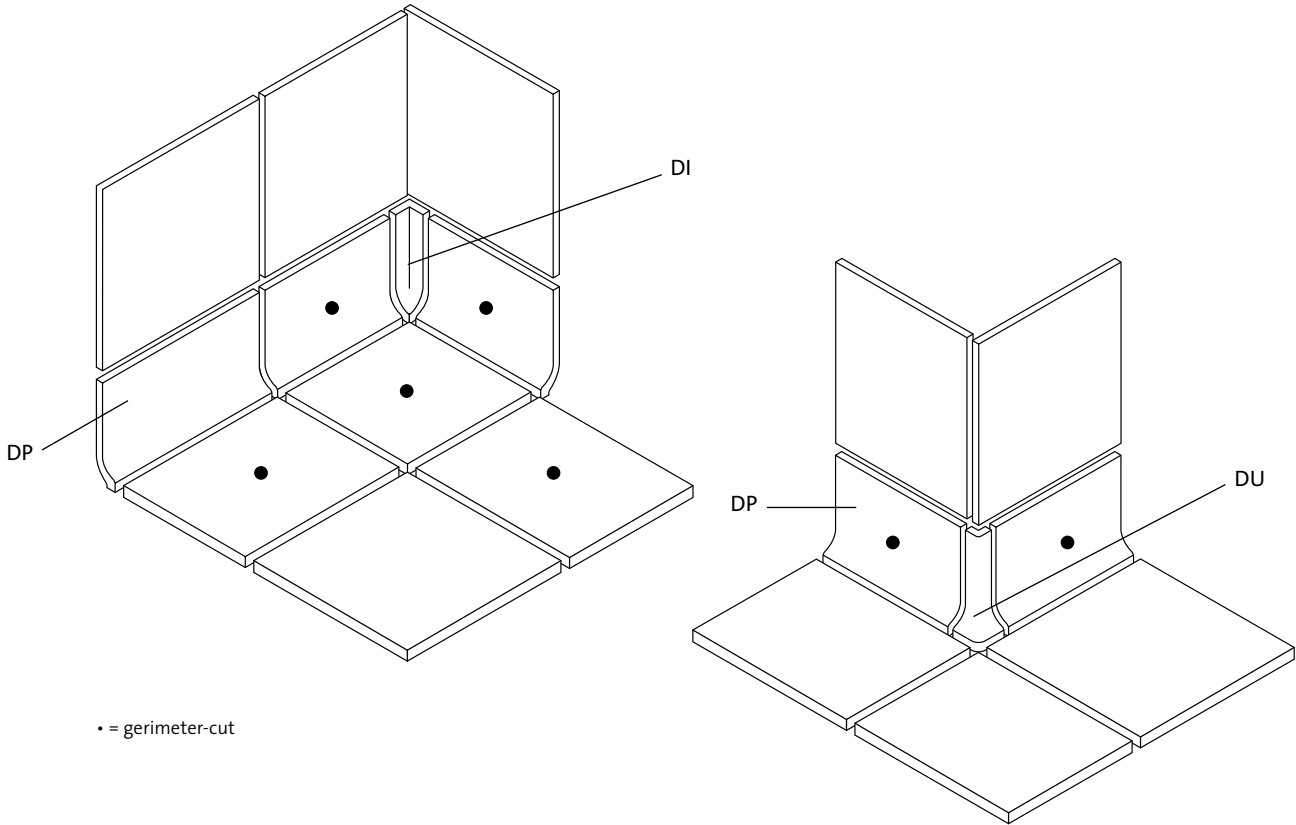

Thin Coved Skirting

• = gerimeter-cut