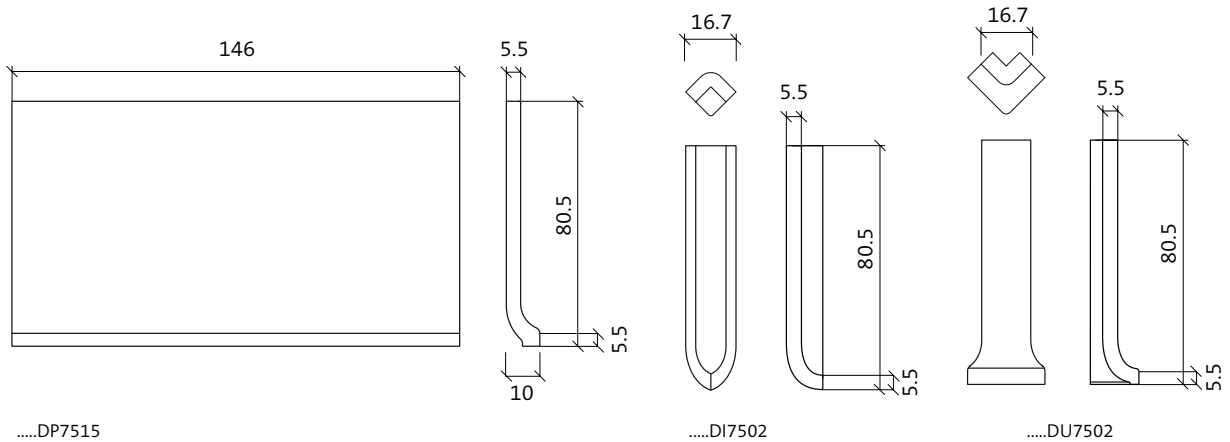

The text for this Technical product sheet replaces all preceding versions and has been composed with the utmost care and in cooperation with the leading mortar and adhesive producers. All recommendations are based on current state-of-the-art knowledge. This Technical product sheet contains information about Mosa products, properties and applications, and therefore may not to be used as a guarantee for the stated recommendations. Mosa will not be held responsible should this information be used as a guarantee. For warranties and liability we refer to our General Terms and Conditions of Sale. No rights can be derived from the contents of this Technical product sheet. Errors and price alterations excepted. For the most actual version see www.mosa.nl.

Royal Mosa

Meerssenerweg 358
P.O. Box 1026
NL-6201 BA Maastricht - The Netherlands
T +31 (0)43 368 92 29
F +31 (0)43 368 93 56
servicedesk@mosa.nl
www.mosa.nl

QUALITY ASSURED FIRM
ISO 9001